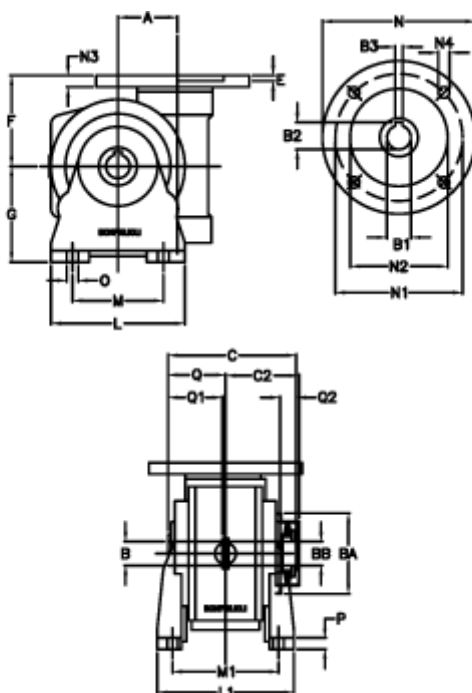

Article number: 390204902833336

Description: Worm Gear with Torque Limiter
VF 49-L2-V-28 P80B14

Measures

a	= 49.50	C2	= 63,5	M1	= 98.5	Q	= 51.0
B	= 25	Description	= VF 49V-xx-80B14	N	= 120	Q1	= 41
B1 E7	= 19	E	= 3.0	N1	= 100	Q2	= 15
B2	= 21.8	F	= 70	N2	= 80		
B3 H9	= 6	g	= 82	N3	= 10.0		
BA	= 63	L	= 110	N4	= 7		
BB H7	= 14	L1	= 124.0	O	= 8.5		
C	= 105	m	= 63	P	= 12		